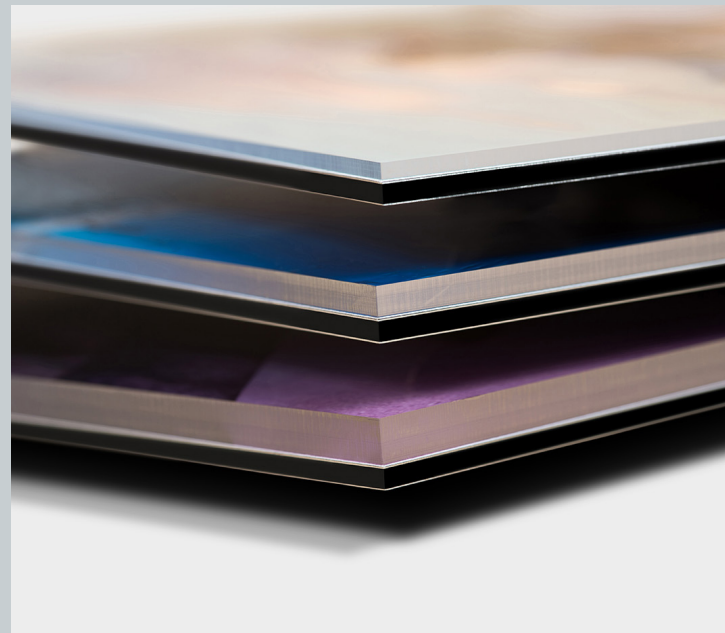

Gloss Brushed
Gloss
Satin
Satin Brushed

Sizes

12 x 12 - £220
16 x 12 - £260
20 x 16 - £330
24 x 16 - £405
30 x 20 - £555

GALLERY BLOCK

A traditional canvas block with gloss or canvas print finish and a selection of edge options.

Finishes

Canvas gloss laminate
Canvas satin laminate

Sizes

12 x 12 - £165
16 x 12 - £180
20 x 16 - £230
24 x 16 - £260
30 x 20 - £310

ACRYLIC

Your image nestled between an acrylic facemount and slim aluminium panel with a black core.

Finishes

Gloss
Satin

Sizes

12 x 12 - £235
16 x 12 - £300
20 x 16 - £350
24 x 16 - £450
30 x 20 - £540

FINE ART FLOAT FRAME

This multi level wall product features fine art paper paired with the choice of six mouldings

Frame colour

Choose from 4 print finishes to include a laminate or a acrylic finish.

Sizes

- 12 x 12 - £305
- 16 x 12 - £330
- 20 x 16 - £350
- 24 x 16 - £420
- 30 x 20 - £480

FLOATING BLOCK

Create a mosaic-style wall display with the Floating Block